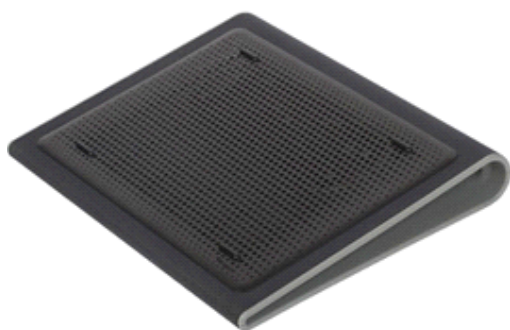

AWE55EU | Targus Lap Chill Mat

The Targus Lap Chill Mat provides a comfortable and ergonomic work surface to keep you and your laptop cool. The Chill Mat rests on your lap and disperses heat generated by the laptop, using dual fans to provide ventilation which can be obstructed if the laptop is used on a pillow or comforter. Simply plug the USB connector into the laptop to activate cooling. The ergonomic tilt makes typing easy while the soft neoprene material provides cushioned comfort on your lap. The open design allows fans to run quietly and stimulates constant airflow. Four rubber stops at the face of the Chill Mat prevent the laptop from slipping. The angled design combined with a soft neoprene construction ensures maximum comfort during extended periods of use and make using your laptop an enjoyable experience.

Protection - Protects lap or work surface from heat generated by the laptop

Function - Dual fans help disperse laptop heat for improved functionality; extends the life of the laptop

Comfort - Soft neoprene exterior provides added comfort on your lap

Ergonomic - Ergonomic tilt raises the back of the laptop to a more comfortable typing position

Compatibility - PC, Mac and Netbook compatible

Fan Speed - 1600 rpm

Product Name	Targus Lap Chill Mat	Material	Plastic/Neoprene
Model Number	AWE55EU	System Requirements	USB port
Street Cost	£0 / €0	Warranty	2 years
Colour	Black and Grey	Weight	1.05 kg
Device Dimensions	30.5 x 38.0 x 5 cm		