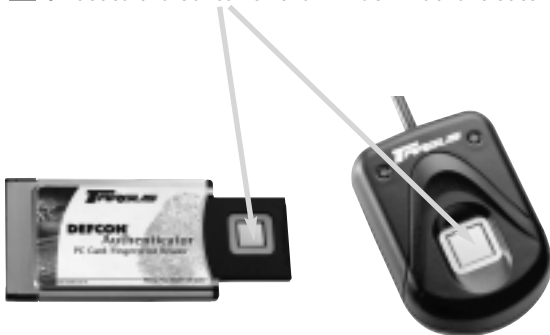

401-0057-001A

TARGUS

- 1. Locate the center of your fingerprint.**
It's just opposite the base of your fingernail...

...on the underside or "pad" of your finger.

- 2. Locate the center of the DEFCON Authenticator.**

- 3. Place your finger on the center of the Authenticator. Press down momentarily until the sensor has scanned your finger.**

Match the center of your fingerprint to the center of the Defcon Authenticator