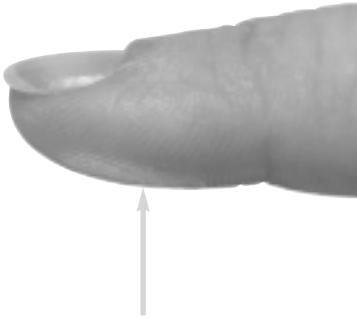

401-0057-001A

TARGUS

- 1. Locate the center of your fingerprint.**
It's just opposite the base of your fingernail...

...on the underside or "pad" of your finger.

- 2. Locate the center of the DEFCON Authenticator.**

- 3. Place your finger on the center of the Authenticator. Press down momentarily until the sensor has scanned your finger.**

Match the center of your fingerprint to the center of the Defcon Authenticator